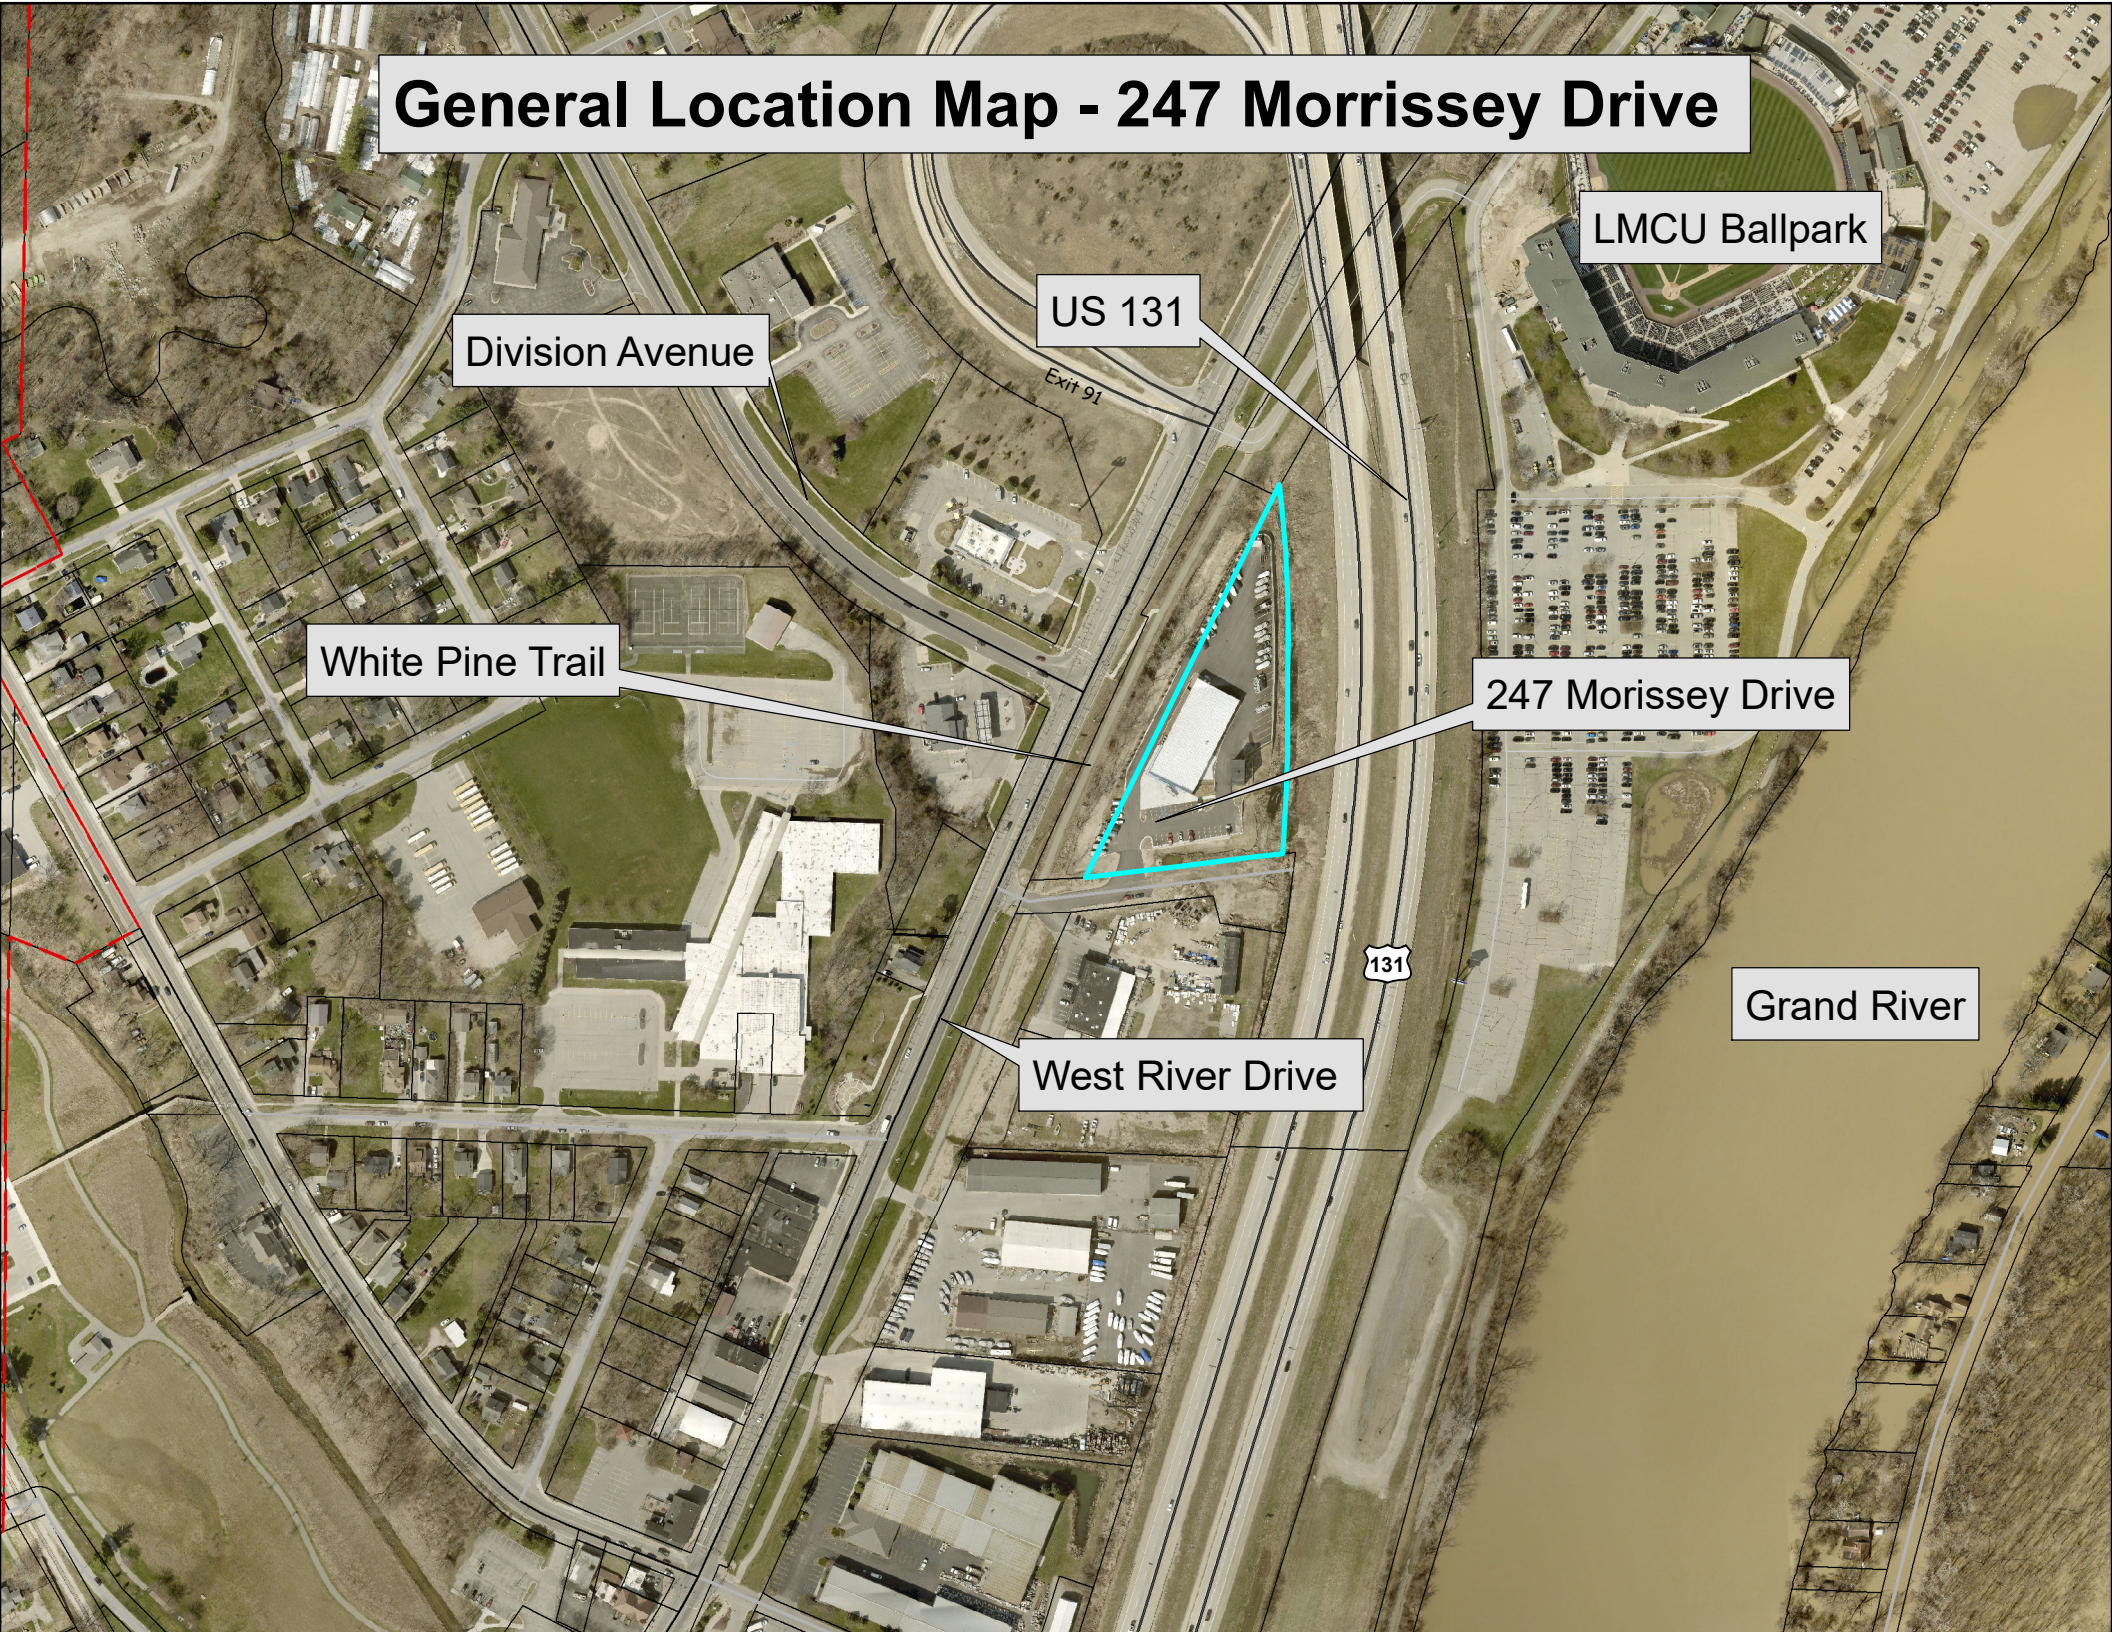

General Location Map - 247 Morrissey Drive

LMCU Ballpark

US 131

Division Avenue

White Pine Trail

247 Morrissey Drive

West River Drive

Grand River

131